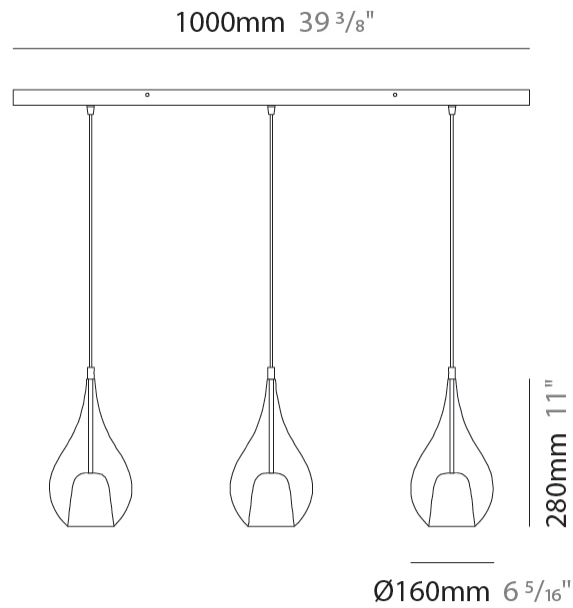

PROJECT	_____
TYPE	_____
SPECIFIER	_____
QUANTITY	_____
DATE	_____

ZOE 3 LIGHT LINEAR SUSPENSION

D141131- _____

base number   Finish   Finish
Options   Options

1. To build a product code in our configurator select the specify button on the base model # product page
2. To build a manual product code on this datasheet choose from the options listed below in blue font and add the suffix to the base model #

GENERAL

Series: Zoe
Subseries: Zoe 3 Light Linear
Brand: Cangini & Tucci
Division: Design
Mounting Type: Suspension
Mounting Location: Ceiling
Subcategory: Pendant

PHYSICAL

Shape: Teardrop
Length (mm): 1000
Length (in): 39 3/8
Height (mm): 280
Height (in): 11
Max. Overall Height (mm): 1780
Max. Overall Height (in): 70 1/16
Light Distribution: Omnidirectional
Weight (kg): 2.90
Weight (lbs): 6.39
Diffuser: Glass - Opal
Fixture Finish: [AMB](#) / [BLK](#) / [BRZ](#) / [GLD](#) / [GRN](#) / [PNK](#) / [RUB](#) / [SKB](#) / [SMK](#) / [TOB](#) / [TRA](#)
Holder Finish: [CHR](#) / [MWH](#) / [MBK](#) / [BCR](#)
Fixture Material: Glass / Metal
Cable Details: 1500mm cable

ELECTRICAL

Number of Lamps: 3
Lamp Type: LED Retrofit
Bulb Included: Bulb Not Included
Total Output Wattage (W): 15
Max. Wattage Per Lamp (W): 5
Lamp Base: G9
Input Voltage (V): 120

LED

OPTICAL

RATINGS AND CERTIFICATIONS

Certified By: Certified for North American Standards
IP rating: IP20