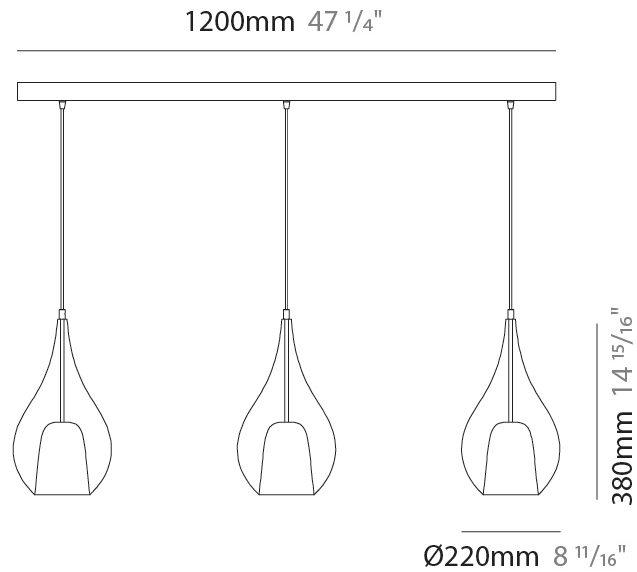

PROJECT
TYPE
SPECIFIER
QUANTITY
DATE

ZOE 3 LIGHT LINEAR SUSPENSION

D141132- -
base number   Finish Options   Finish Options

1. To build a product code in our configurator select the specify button on the base model # product page
2. To build a manual product code on this datasheet choose from the options listed below in blue font and add the suffix to the base model #

GENERAL

Series: Zoe
Subseries: Zoe 3 Light Linear
Brand: Cangini & Tucci
Division: Design
Mounting Type: Suspension
Mounting Location: Ceiling
Subcategory: Pendant

PHYSICAL

Shape: Teardrop
Length (mm): 1200
Length (in): 47 1/4
Height (mm): 280
Height (in): 11
Max. Overall Height (mm): 1780
Max. Overall Height (in): 70 7/16
Light Distribution: Omnidirectional
Weight (kg): 5.59
Weight (lbs): 12.32
Diffuser: Glass - Opal
Fixture Finish: [AMB](#) / [BLK](#) / [BRZ](#) / [GLD](#) / [GRN](#) / [PNK](#) / [RUB](#) / [SKB](#) / [SMK](#) / [TOB](#) / [TRA](#)
Holder Finish: [CHR](#) / [MWH](#) / [MBK](#) / [BCR](#)
Fixture Material: Glass / Metal
Cable Details: 1500mm cable

ELECTRICAL

Number of Lamps: 3
Lamp Type: LED Retrofit
Lamp Shape: A19
Bulb Included: Bulb Not Included
Total Output Wattage (W): 48
Max. Wattage Per Lamp (W): 16
Lamp Base: E26
Input Voltage (V): 120
Upon Request: 277Vac / GU24

LED

OPTICAL

RATINGS AND CERTIFICATIONS

Certified By: Certified for North American Standards
IP rating: IP20